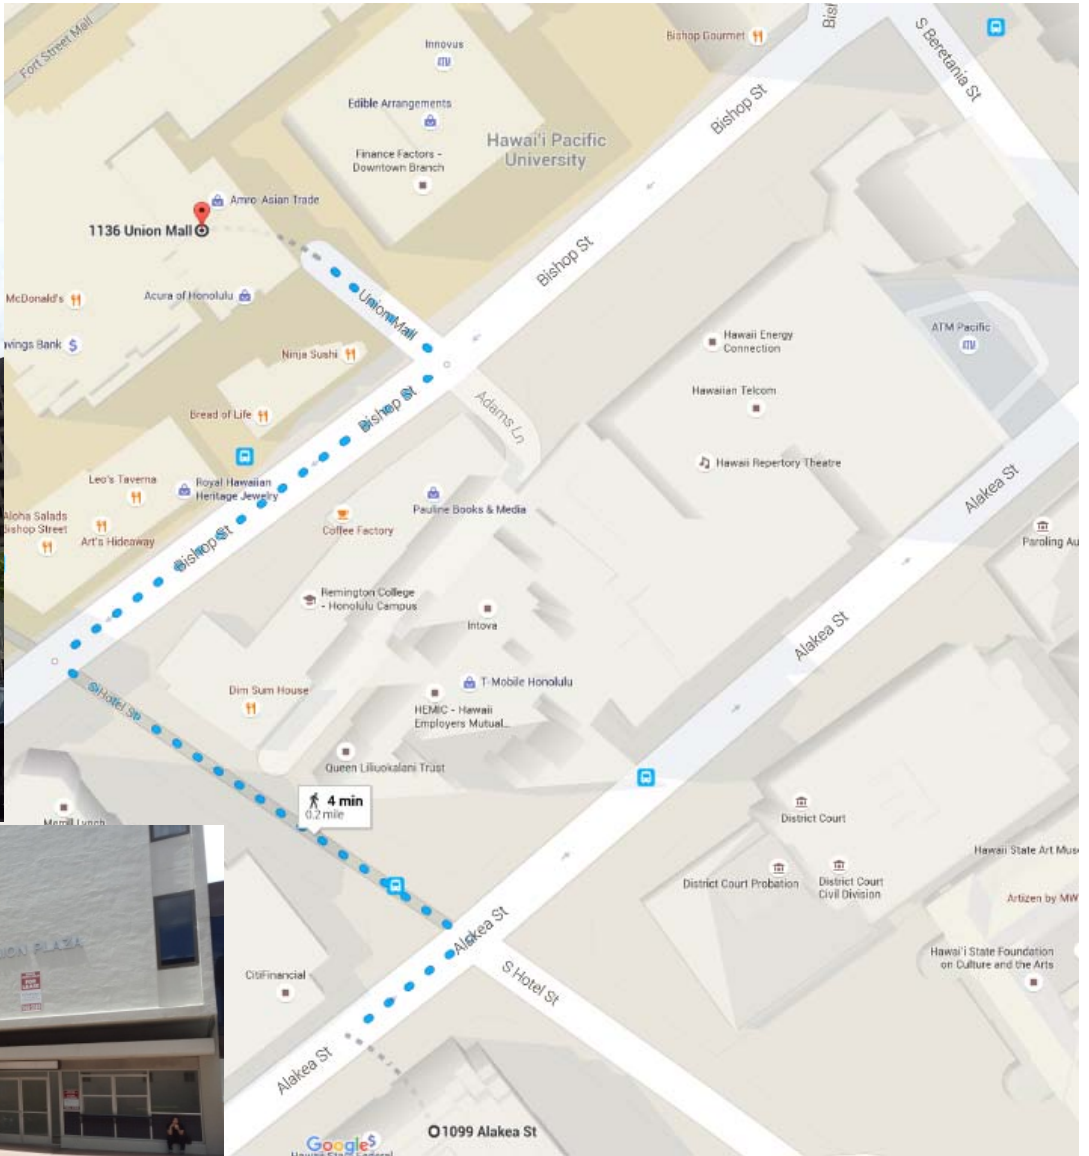

Envision Technology Center 1136 Union Plaza Ste 202

Parking:
1099 Alakea St. - Alii Place

*Walk 1 block on Hotel St.
Turn right up Bishop St.
Left to 1136 Union Mall.*