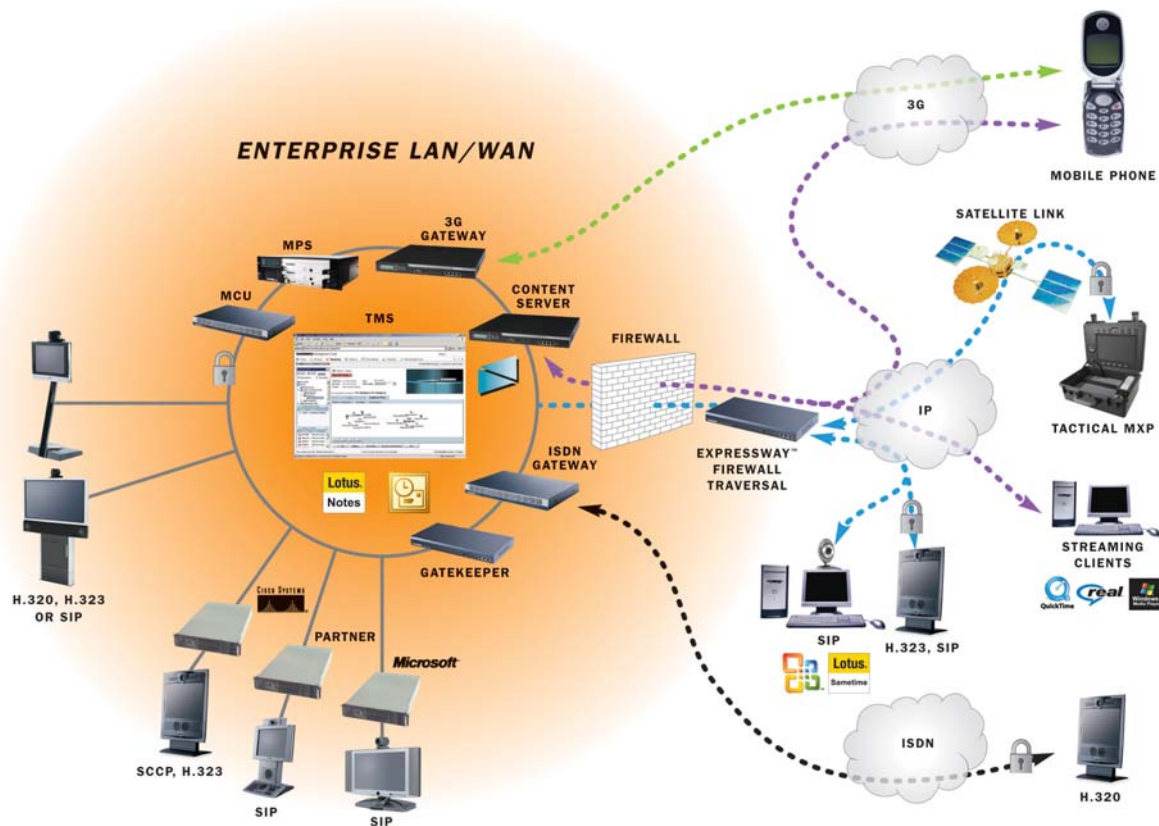

- Ease-of-use through a five button interface and simplified user menus
- Completely integrated system including camera, display, handset, speakers and microphone
- Built-in LED light source for improved video image quality
- Wall-mount design with a VESA 100 compliant interface
- Built in key lock to secure system

TANDBERG

Utility

Robust, fully-integrated solution designed for demanding environments. Users easily communicate from correctional facilities, manufacturing floors or university campuses with simple auto-dial capability.

- Designed for rugged applications in demanding environments
- Auto-dial and accept calls when handset is lifted
- Completely integrated system including camera, display, handset, speakers and microphone
- Built-in LED light source for improved video image quality
- Wall-mounted with a VESA 100 compliant interface
- Built in key lock to secure system

TANDBERG

Constant Care Services

Protect your technology investment. Extend the lifetime of your products. TANDBERG's Constant Care Services fulfill customers' support needs from decision through deployment and beyond.

- Finance Services
- Core Services
- Global Deployment
- Professional Services
- Training
- Installation

* Available in North America and other selected countries. Please visit www.tandberg.net for more information.

All specifications subject to change without notice, system specifics may vary. | All images in these materials are for representational purposes only, actual products may differ. | TANDBERG and Expressway are registered trademarks or trademarks of TANDBERG in the U.S. and other countries. | All other trademarks are property of their respective owners. | Service availability may vary from region to region. Please contact your local TANDBERG reseller for more information.

TANDBERG WORLD HEADQUARTERS
Philip Pedersens vei 22
1366 Lysaker, Norway
Tel: +47 67 125 125
Fax: +47 67 125 234
Video: +47 67 117 777
E-mail: tandberg@tandberg.net

200 Park Avenue, Suite 2005
New York, NY U.S.A. 10166
Tel: +1 212 692 6500
Tel: +1 800 538 2884 (toll free in the U.S.)
Fax: +1 212 692 6501
Video: +1 212 692 6535
E-mail: tandberg@tandbergusa.com

January 2006